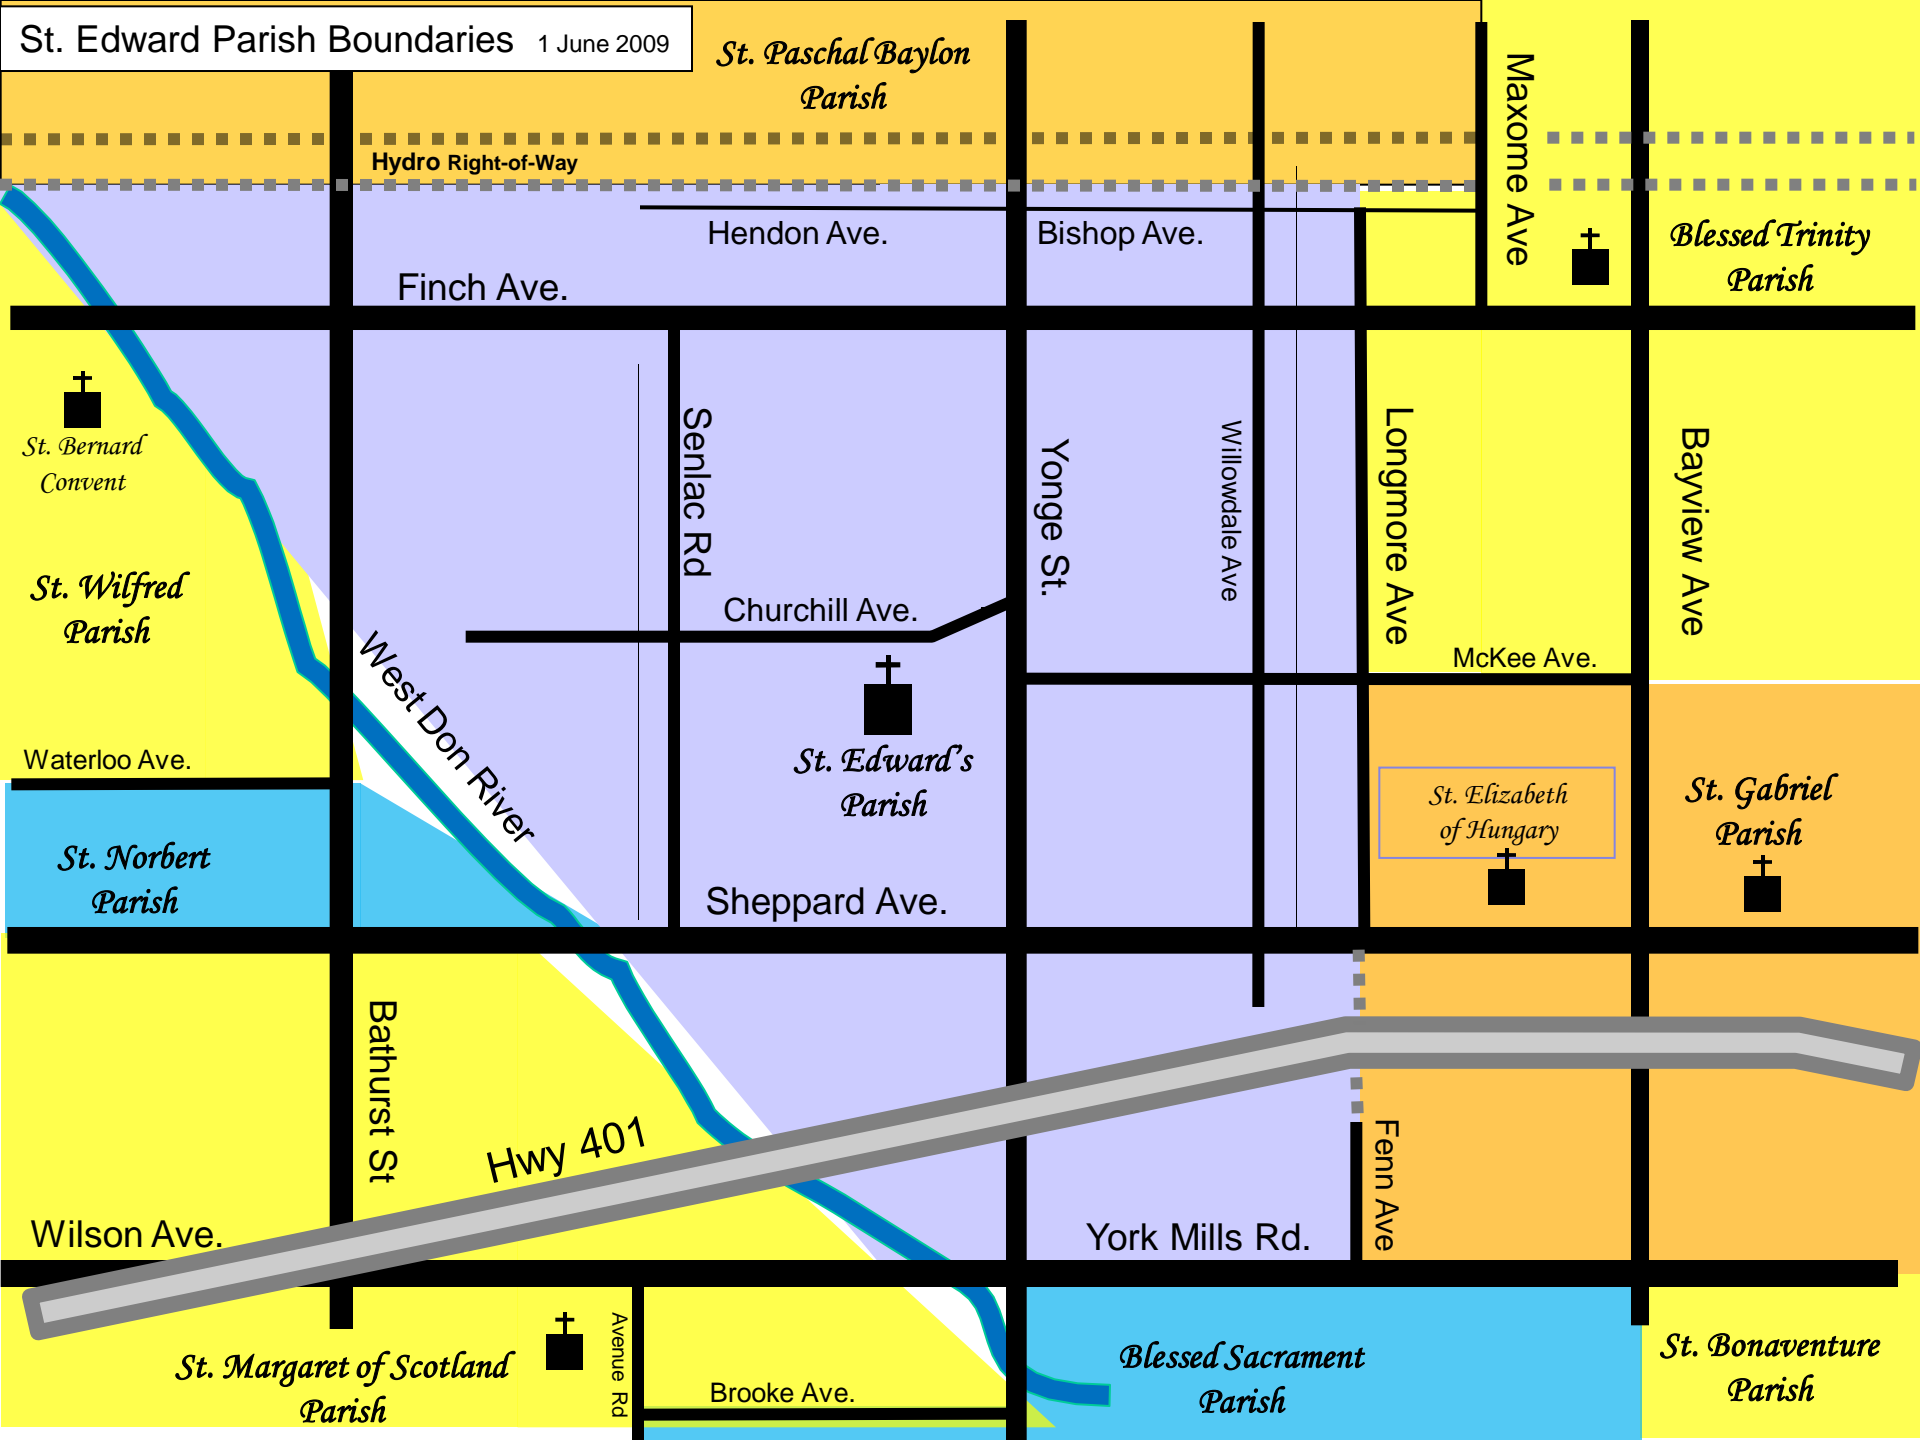

St. Edward Parish Boundaries 1 June 2009

St. Paschal Baylon Parish

Blessed Trinity Parish

St. Bernard Convent

St. Wilfred Parish

St. Norbert Parish

St. Edward's Parish

St. Elizabeth of Hungary

Avenue Rd

Hendon Ave.

Bishop Ave.

Maxome Ave

Finch Ave.

Senlac Rd

Yonge St.

Willowdale Ave

Longmore Ave

Bayview Ave

Churchill Ave.

McKee Ave.

Waterloo Ave.

Sheppard Ave.

Wilson Ave.

York Mills Rd.

Fenn Ave

Brooke Ave.